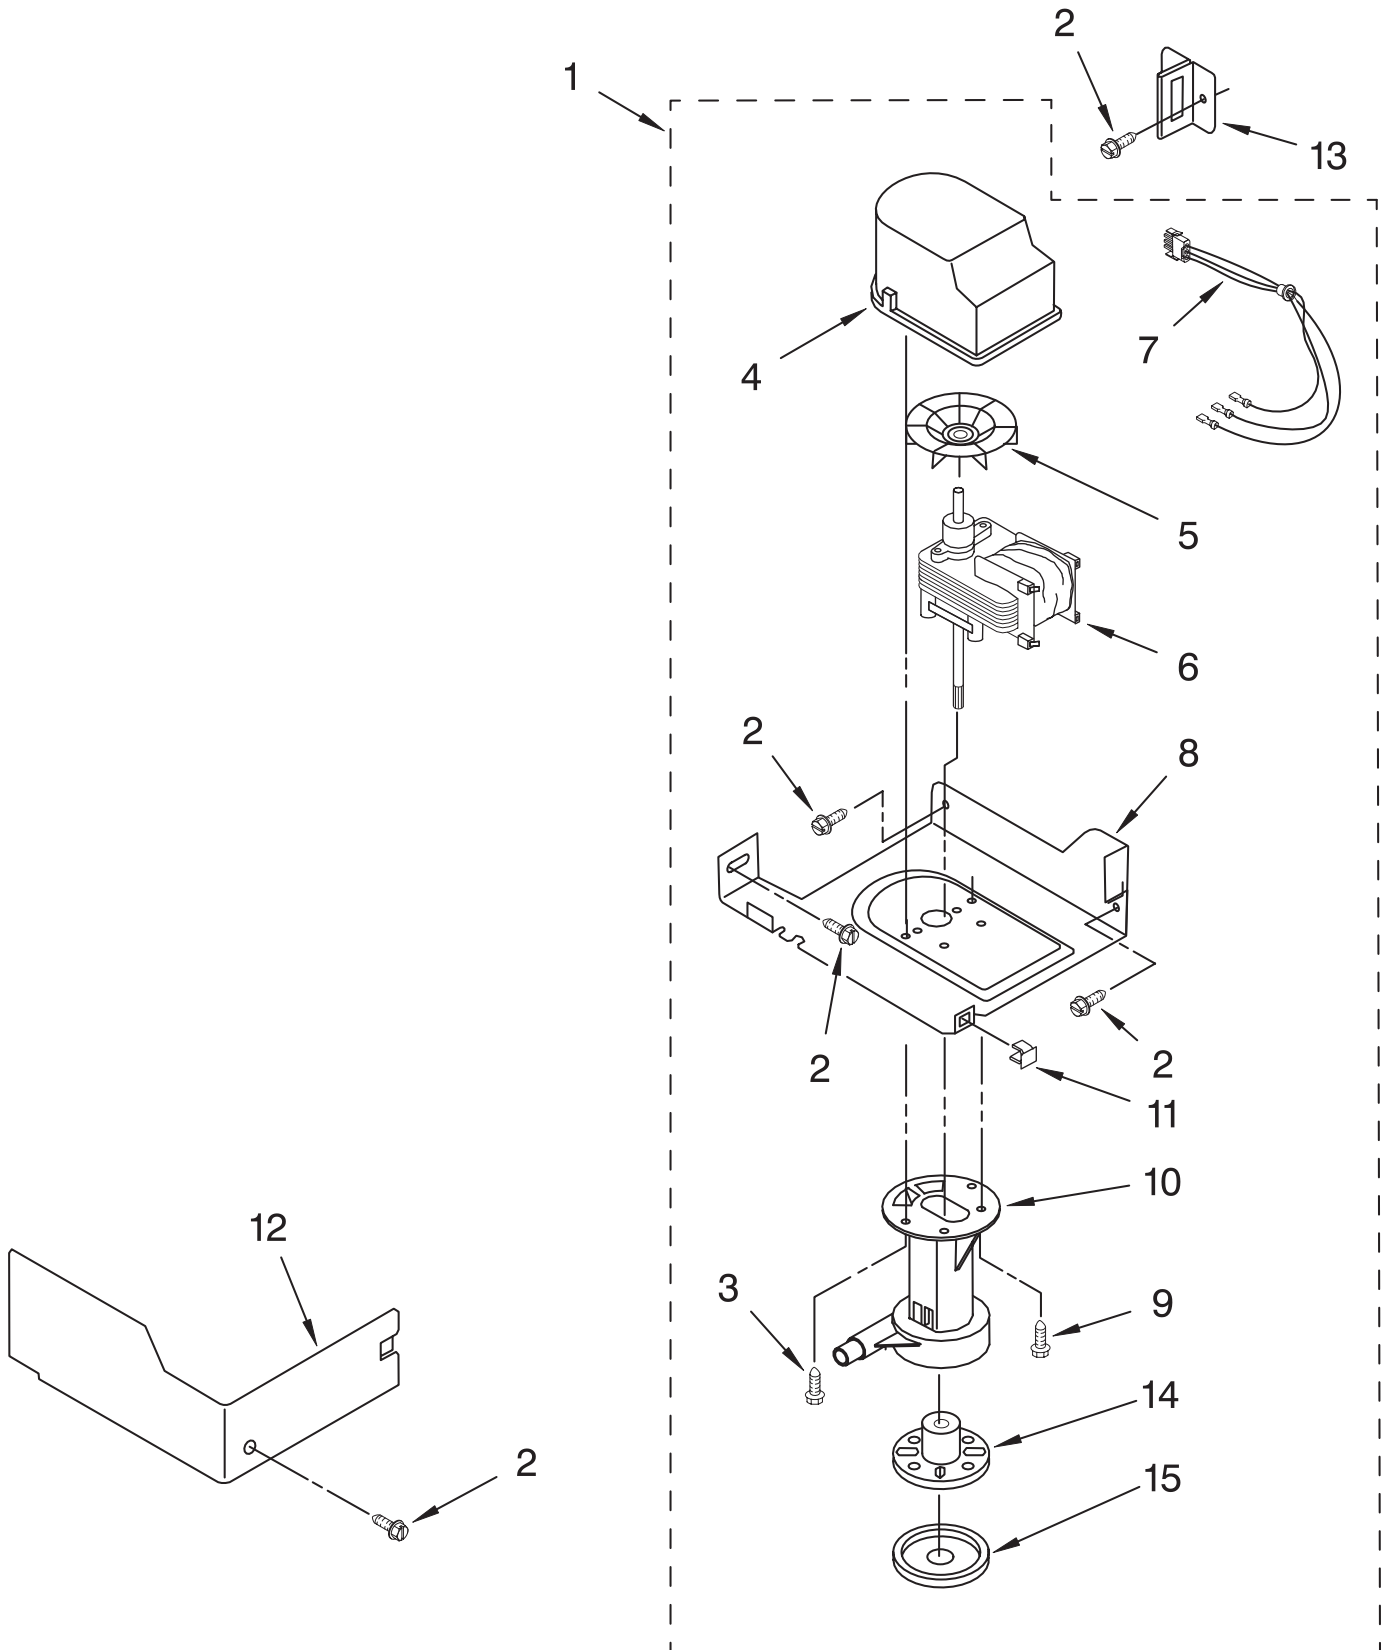

**Cabinet Liner and Door View**

**Evaporator, Ice Cutter Grid & Water Parts List**

<b>Illus. No.</b>	<b>Part No.</b>	<b>DESCRIPTION</b>
1	2185758	Valve, Complete Water
2	2185669	Tube, Plastic
3	488687	Screw 8-15 X 5/8
4	2185523	Dispenser, Water
5	2208328	Evaporator
6	627018	Nut, Compression
7	841707	Insert, Tube
8	2174662	Tube, Water Fill
9	488660	Nut, Speed
10	836667	Spacer
11	2208329	Fastener, Pushnut
12	489443	Screw
13	2185625	Reservoir, Water Slide
14	2185626	Tube
15	2185673	Hose, Overflow
17	2185615	Bracket, Front and Rear
18	2185611	Bracket, Side Left and Right
19	2185681	Harness, Grid
26	3400886	Screw 8-18 X 1-1/4
28	2185614	Grid Assembly (Complete)
39	2174754	Wire, Grid Cutter
41	2185570	Cover, Grid
42	681534	Thumbscrew
43	2185624	Reservoir, Water
44	3400884	Screw 8-18 X 5/8
45	2185696	Cap, Drain
46	3400909	Nut, Push-In

Evaporator, Ice Cutter Grid & Water Parts View

**Circulating Pump Parts List**

<b>Illus. No.</b>	<b>Part No.</b>	<b>DESCRIPTION</b>
1	2185531	Pump, Water (Complete)
2	3400884	Screw 8-18 X 5/8
3	3400885	Screw 8-16 x 1/2
4	2185752	Housing, Motor
5	2185753	Blade, Fan
6	2185748	Motor, Pump
7	4388318	Wiring Harness
8	2185751	Bracket, Pump
9	3400883	Screw 8-32 X 1/2
10	2185750	Sleeve
11	3400909	Nut, Push-In
12	2185677	Cover, Pump
13	2185585	Bracket, Connector Assembly
14	2185754	Impeller, Pump
15	2185749	Cap, Pump

**Circulating Pump View**

**Control Panel Parts List**

<b>Illus. No.</b>	<b>Part No.</b>	<b>DESCRIPTION</b>
1	2185738	Box, Control
2	2185657	Transformer
3	2185592	Assembly, Switch (ALSO ORDER #4)
4	2185916W	Overlay
5	6100499	P.C. Board
6	2149705	Switch, Plunger
7	2185694	Lens, LED
8	2185692	Wiring Harness Grid/Light
9	745362	Bulb
10	2185788	Clamp
11	2187261	Wiring Harness, Complete Unit (Includes Power Cord)
12	2185679	Thermostat, Bin
13	2185825	Clamp
14	2185703	Wiring Harness, Main to Pump,
15	3400884	Screw 8-18 X 5/8
18	3400850	Screw 8-16 X 3/8
20	2185680	Thermister, Ice Control