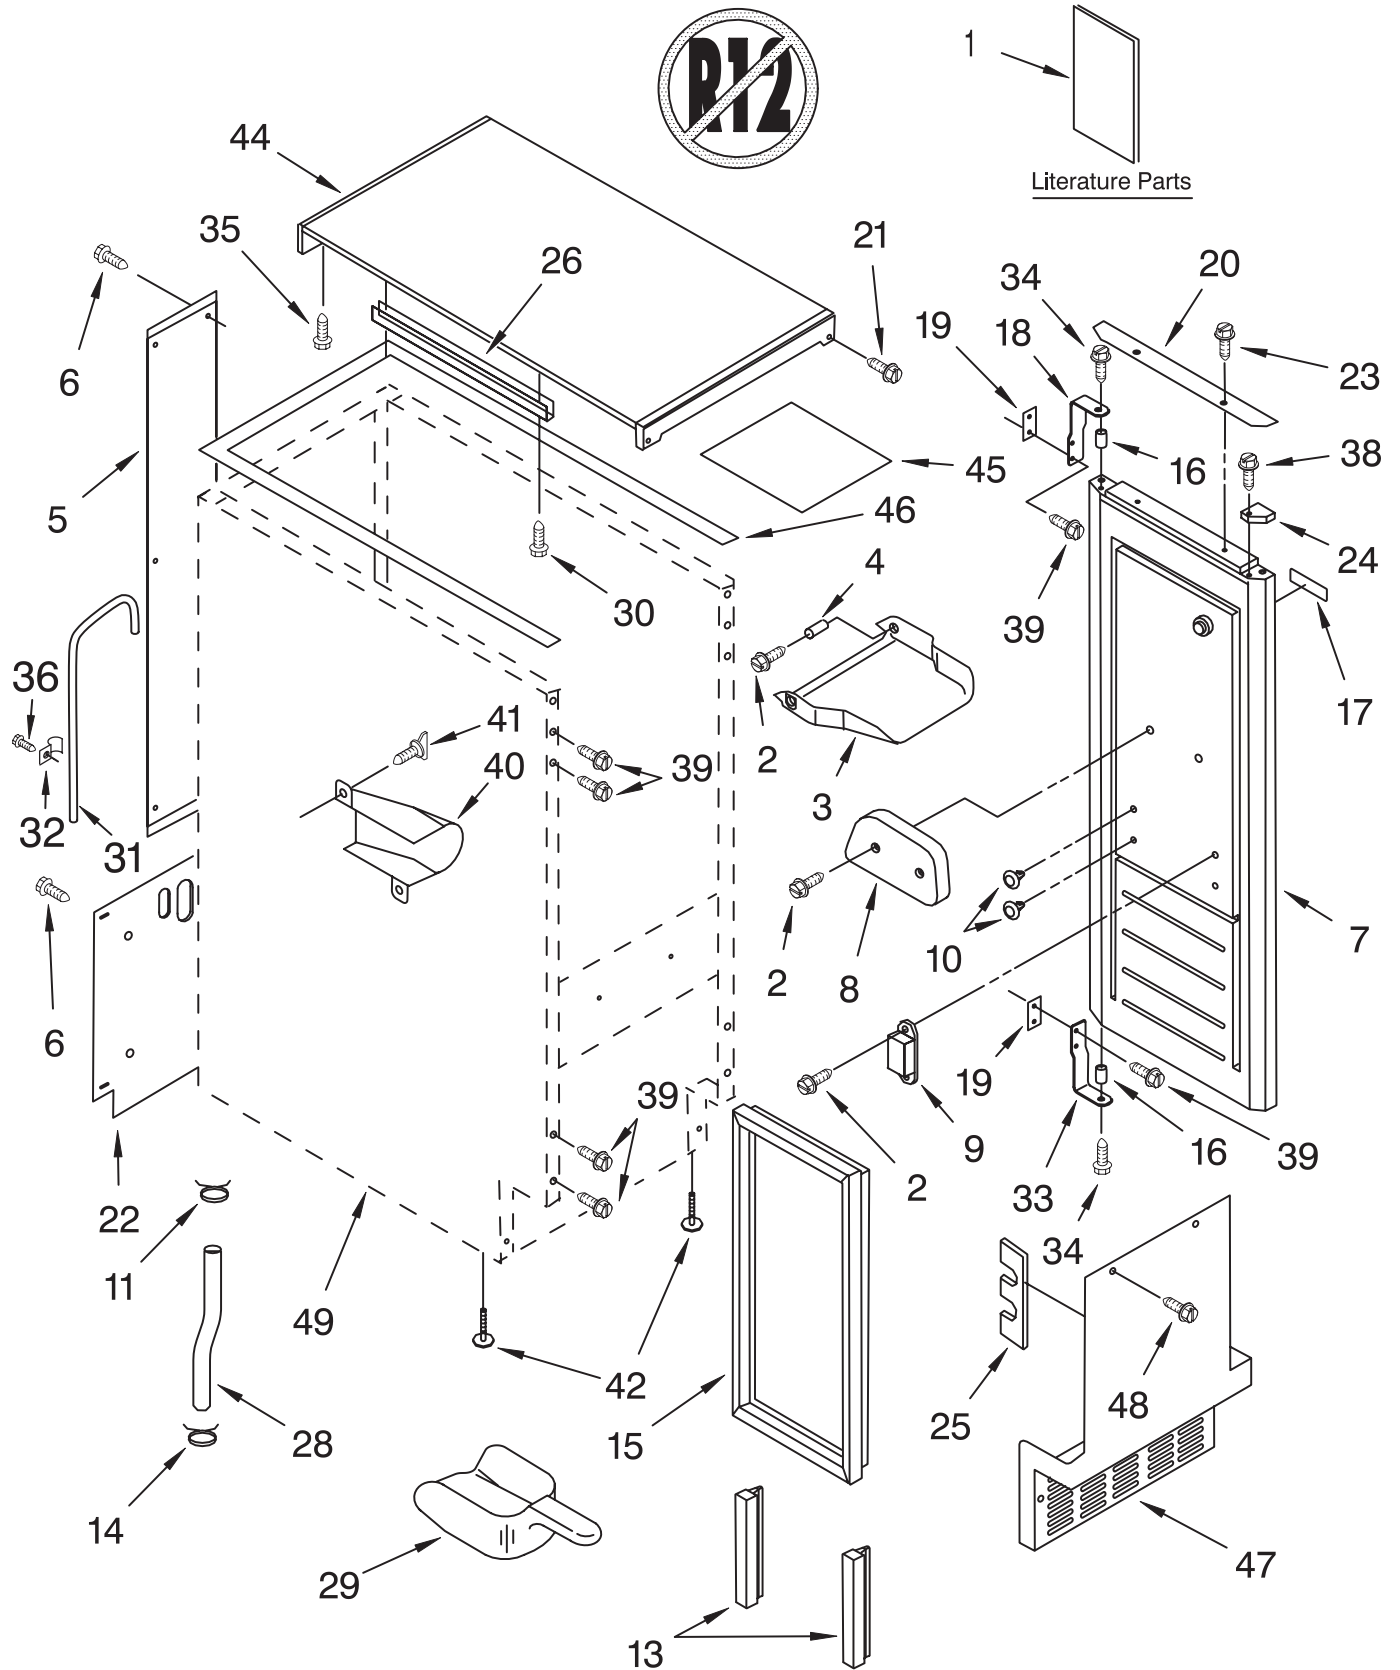

**Cabinet Liner and Door View**

**Evaporator, Ice Cutter Grid & Water Parts List**

<b>Illus. No.</b>	<b>Part No.</b>	<b>DESCRIPTION</b>
1	2185758	Valve, Complete Water
2	2185669	Tube, Plastic
3	488687	Screw 8-15 X 5/8
4	2185523	Dispenser, Water
5	2208328	Evaporator
6	627018	Nut, Compression
7	841707	Insert, Tube
8	2174662	Tube, Water Fill
9	488660	Nut, Speed
10	836667	Spacer
11	2208329	Fastener, Pushnut
12	489443	Screw
13	2185625	Reservoir, Water Slide
14	2185626	Tube
15	2185673	Hose, Overflow
17	2185615	Bracket, Front and Rear
18	2185611	Bracket, Side Left and Right
19	2185681	Harness, Grid
26	3400886	Screw 8-18 X 1-1/4
28	2185614	Grid Assembly (Complete)
39	2174754	Wire, Grid Cutter
41	2185570	Cover, Grid
42	681534	Thumbscrew
43	2185624	Reservoir, Water
44	3400884	Screw 8-18 X 5/8
45	2185696	Cap, Drain
46	3400909	Nut, Push-In