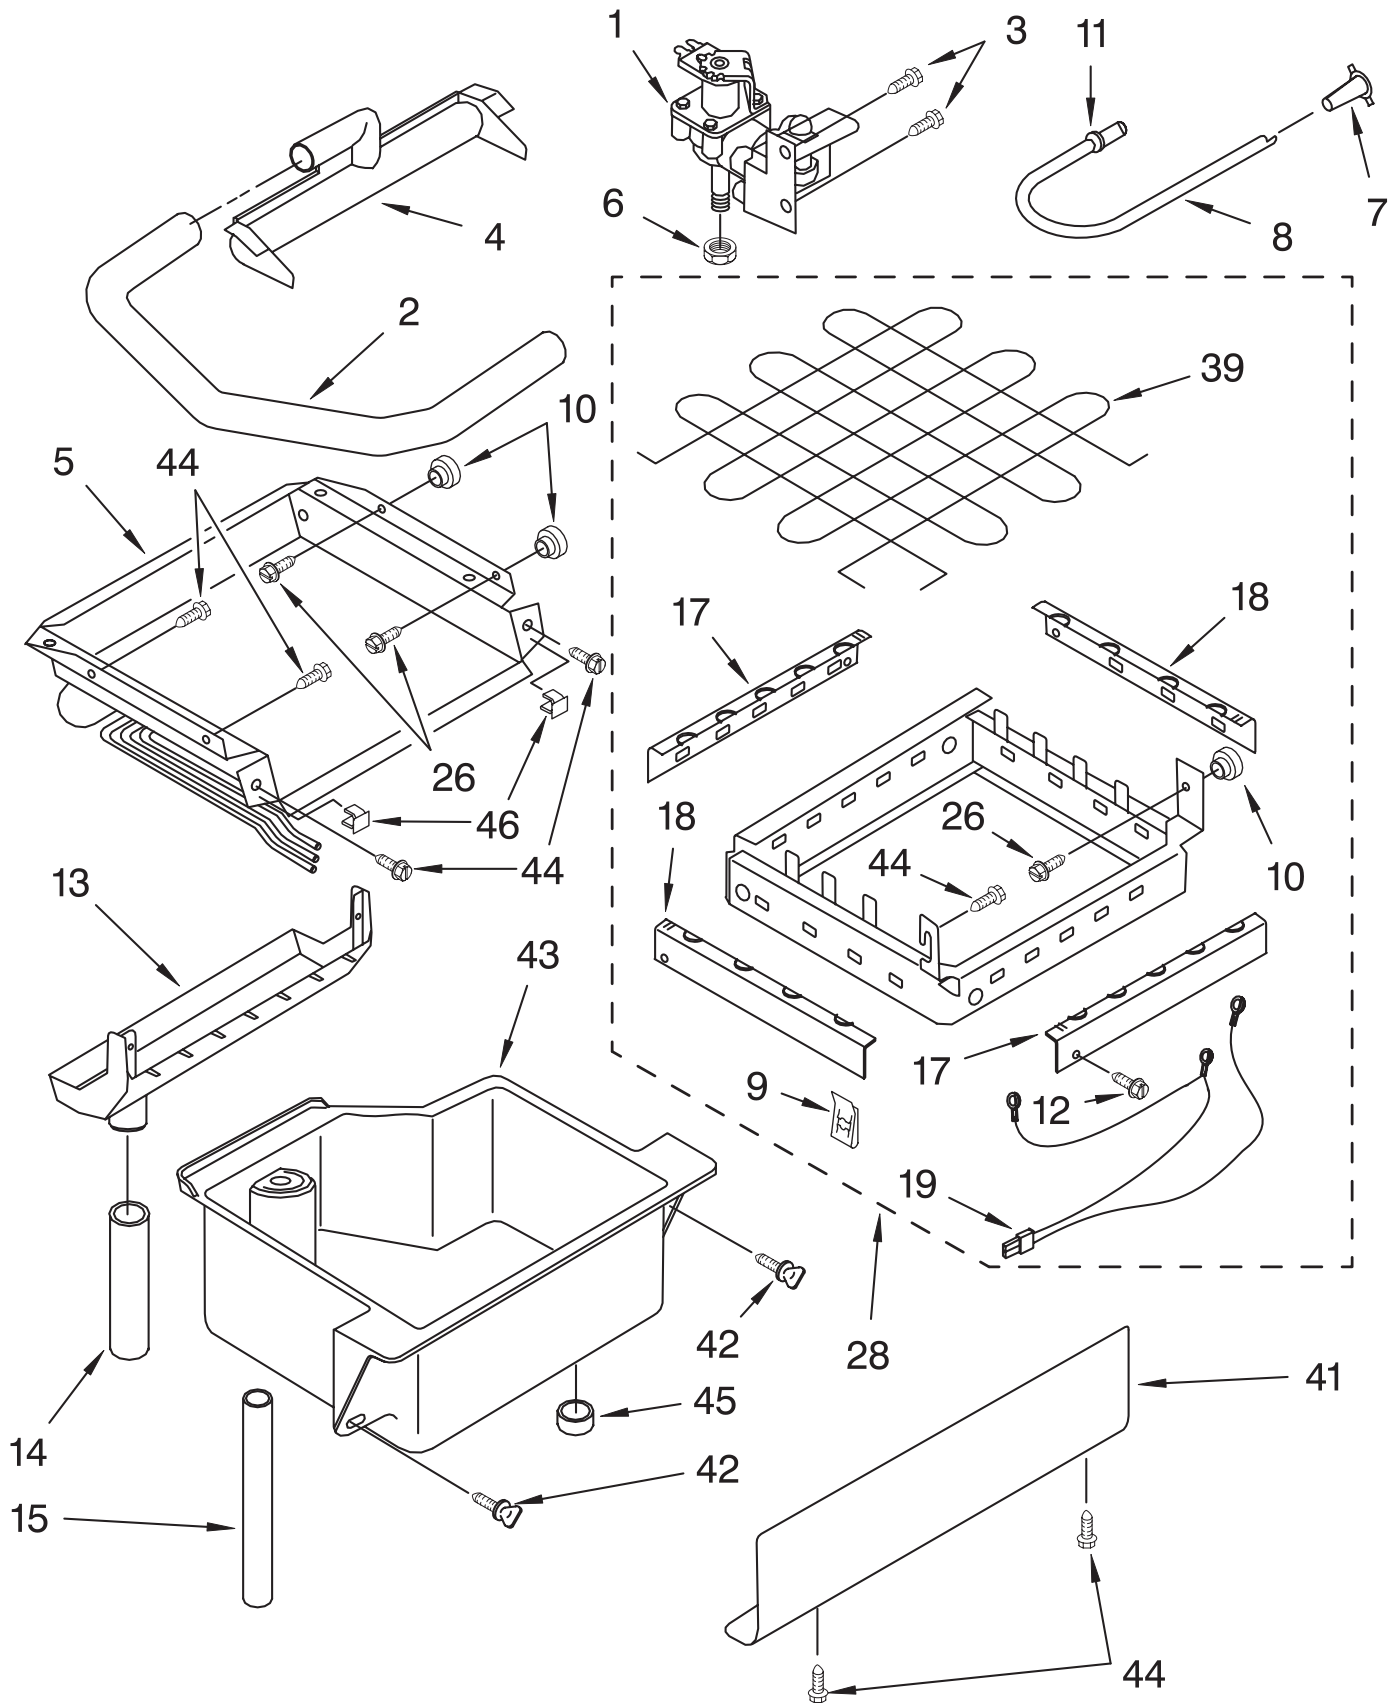

**Cabinet Liner and Door View**

**Evaporator, Ice Cutter Grid & Water Parts List**

<b>Illus. No.</b>	<b>Part No.</b>	<b>DESCRIPTION</b>
1	2185758	Valve, Complete Water
2	2185669	Tube, Plastic
3	488687	Screw 8-15 X 5/8
4	2185523	Dispenser, Water
5	2208328	Evaporator
6	627018	Nut, Compression
7	841707	Insert, Tube
8	2174662	Tube, Water Fill
9	488660	Nut, Speed
10	836667	Spacer
11	2208329	Fastener, Pushnut
12	489443	Screw
13	2185625	Reservoir, Water Slide
14	2185626	Tube
15	2185673	Hose, Overflow
17	2185615	Bracket, Front and Rear
18	2185611	Bracket, Side Left and Right
19	2185681	Harness, Grid
26	3400886	Screw 8-18 X 1-1/4
28	2185614	Grid Assembly (Complete)
39	2174754	Wire, Grid Cutter
41	2185570	Cover, Grid
42	681534	Thumbscrew
43	2185624	Reservoir, Water
44	3400884	Screw 8-18 X 5/8
45	2185696	Cap, Drain
46	3400909	Nut, Push-In

Evaporator, Ice Cutter Grid & Water Parts View

**Circulating Pump Parts List**

<b>Illus. No.</b>	<b>Part No.</b>	<b>DESCRIPTION</b>
1	2185531	Pump, Water (Complete)
2	3400884	Screw 8-18 X 5/8
3	3400885	Screw 8-16 x 1/2
4	2185752	Housing, Motor
5	2185753	Blade, Fan
6	2185748	Motor, Pump
7	4388318	Wiring Harness
8	2185751	Bracket, Pump
9	3400883	Screw 8-32 X 1/2
10	2185750	Sleeve
11	3400909	Nut, Push-In
12	2185677	Cover, Pump
13	2185585	Bracket, Connector Assembly
14	2185754	Impeller, Pump
15	2185749	Cap, Pump